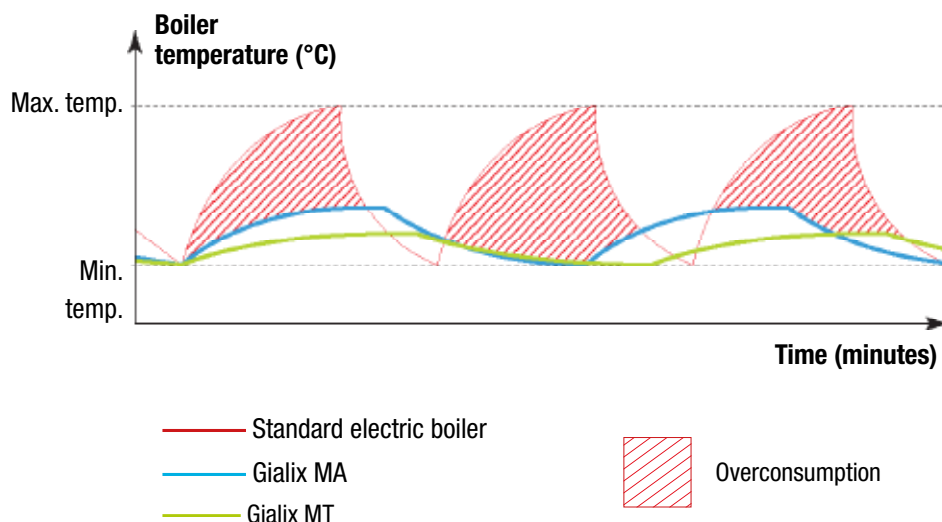

ULTRA-PRECISE CONTROLS FOR MORE SAVINGS